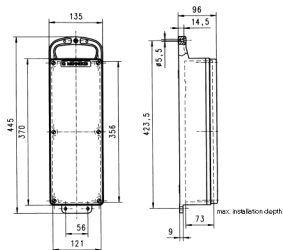

## EverGUM receptacle combination

Part no. 7106889

- as receptacle strips for wall mounting
- hanging
- portable

## Technical specifications

CEE 16 A, 5 p, 400 V	1
CEE 16 A, 3 p, 230 V	1
SCHUKO® 16 A, 230 V	2
Connection / feeder cable	• for 1 cable up to 5 x 10 mm <sup>2</sup>
Protection type	IP 44
Shutter	false
Enclosure material	Solid rubber
Weight	2990 g
Height	445 mm
Width	135 mm

## Drawing

Drawing  
5 MB 44

Dim. in mm