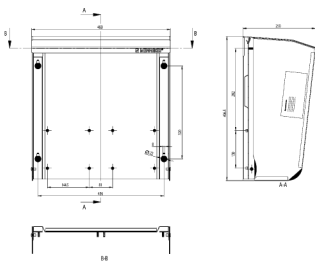

Weather shield

Part no. 15690

- made from stainless steel (material 1.4301)
- with side blinds
- for wall mounting or on column
- dimensions (H x W x D): 496,5 x 480 x 250 mm
- surface: bright finish

Technical specifications

Weight	8540 g
Declaration of Conformity	EAC

Drawing

Drawing
1 MB 552
Dim. in mm