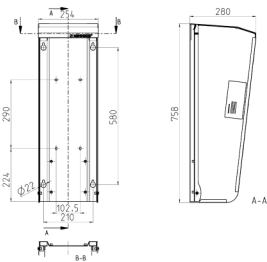

Weather shield

Part no. 15683

- made from stainless steel (material 1.4301)
- with side blinds
- cover can be removed from the back
- for wall mounting or on a column 15530
- dimensions (H x W x D): 758 x 254 x 280 mm
- surface: bright finish

Technical specifications

Weight	5950 g
Declaration of Conformity	EAC

Drawing

Drawing
1 MB 516

Dim. in mm