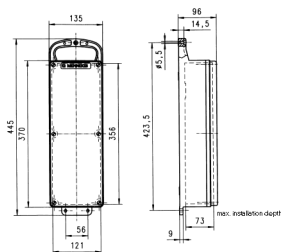

EverGUM receptacle combination

Part no. 7109560

- solid rubber enclosure
- pre-wired for installation
- fusing behind a transparent cover

Technical specifications

SCHUKO® 16 A, 230 V	6
Fusing	<ul style="list-style-type: none"> • 1 RCD 40 A, 4 p, 0.03 A
Connection / feeder cable	<ul style="list-style-type: none"> • 2 m H07RN-F5G2,5 with CEE-plug 16 A, 5 p, 400 V
Protection type	IP 44
Shutter	false
Enclosure material	Solid rubber
Weight	4240 g
Height	445 mm
Width	135 mm

Drawing

Drawing
5 MB 44
Dim. in mm