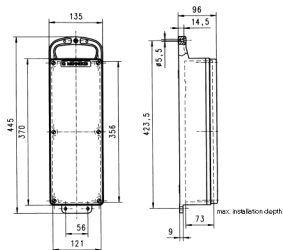

EverGUM receptacle combination

Part no. 7106889NF

- as receptacle strip for wall mounting
- suspendable
- portable

Technical specifications

CEE 16 A, 5 p, 400 V	1
CEE 16 A, 3 p, 230 V	1
French/Belgian standard	2
Connection / feeder cable	• for 1 cable up to 5 x 10 mm ²
Protection type	IP 44
Shutter	false
Enclosure material	Solid rubber
Weight	2970 g
Height	445 mm
Width	135 mm

Drawing

Drawing
5 MB 44

Dim. in mm