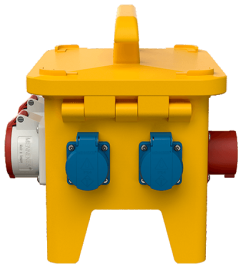

## EverGUM receptacle combination

Part no. 70435

- solid rubber enclosure, signal yellow RAL 1003
- pre-wired for installation

## Technical specifications

CEE 16 A, 5 p, 400 V	2
SCHUKO® 16 A, 230 V	4
Connection / feeder cable	• 1 inlet 16 A, 5 p, 400 V
Protection type	IP 44
Shutter	false
Enclosure material	Solid rubber
Weight	5600 g
Length	306 mm
Height	288 mm
Width	230 mm
Declaration of Conformity	EAC