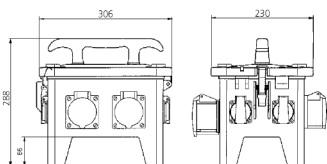

## EverGUM receptacle combination

Part no. 70435

- solid rubber enclosure, signal yellow RAL 1003
- pre-wired for installation

## Technical specifications

CEE 16 A, 5 p, 400 V	2
SCHUKO® 16 A, 230 V	4
Connection / feeder cable	• 1 inlet 16 A, 5 p, 400 V
Protection type	IP 44
Shutter	false
Enclosure material	Solid rubber
Weight	5600 g
Length	306 mm
Height	288 mm
Width	230 mm
Declaration of Conformity	EAC

## Drawing

Drawing  
5 MB 48a  
Dim. in mm