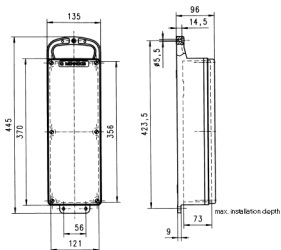

EverGUM receptacle combination

Part no. 70028

- solid rubber enclosure, signal yellow RAL 1003
- pre-wired for installation

Technical specifications

CEE 16 A, 5 p, 400 V	1
SCHUKO® 16 A, 230 V	4
Connection / feeder cable	• 2 m H07RN-F5G2.5 with CEE-plug 16 A, 5 p, 400 V
Protection type	IP 44
Shutter	false
Enclosure material	Solid rubber
Weight	4177 g
Height	445 mm
Width	135 mm
Declaration of Conformity	EAC

Drawing

Drawing
5 MB 44

Dim. in mm