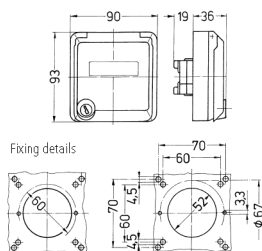

## Cepex enclosure

Part no. 4324

- alpine white
- as panel mounted receptacle
- for installation of RJ45 data port receptacles
- for Rutenbeck type UP0S
- with labelling field
- 2 keys
- with identical locks: part no + index G

## Technical specifications

|                           |       |
|---------------------------|-------|
| Protection type           | IP 44 |
| Shutter                   | false |
| Weight                    | 160 g |
| Declaration of Conformity | EAC   |

## Drawing

Drawing  
1 MB 305

Dim. in mm