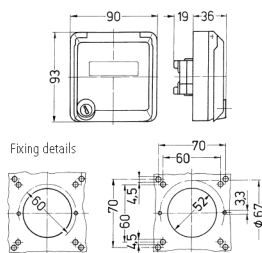

## Cepex enclosure

Part no. 4352

- grey
- as panel mounted receptacle
- for installation of RJ45 data port receptacles
- for AMP type Twist, also suited for data modules of Telegärtner (AMJ 45 Up/O, cat.6a) and Nexans (LANmark-6 Snap-in Connector with jumper ring Modular Outlet 50)
- with labelling field
- 2 keys
- with identical locks: part no + index G

## Technical specifications

Protection type	IP 44
Shutter	false
Weight	120 g

## Drawing

Drawing  
1 MB 305  
Dim. in mm