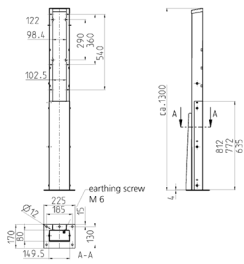

Column

Part no. 15530

- made from stainless steel (material 1.4301)
- surface: stainless steel, bright finish (basic column for the shields 15682 and 15683)
- height approx. 130 mm

Technical specifications

Weight	11000 g
--------	---------

Drawing

Drawing
1 MB 560
Dim. in mm